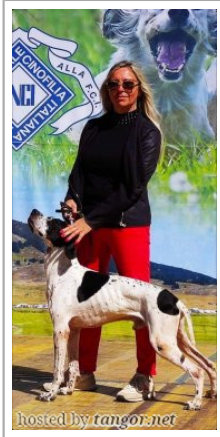

**PICENUM MOSE' DUE**

2017-09-02 (M) LOI LO17185713  
Couleur : BIANCO NERO

hosted by tangor.net

**MOSE' DEL SARGIADAE** 2010-10-02  
(M) LOI LO10174639 (CH IB, CH IT,  
CH(I)B, CH(I)T) - Noi. PBI.Env.

Père  
**BUCEFALO DEL SARGIADAE**  
2015-09-01 (M)  
LOI LO15168798  
- BIANCO NERO