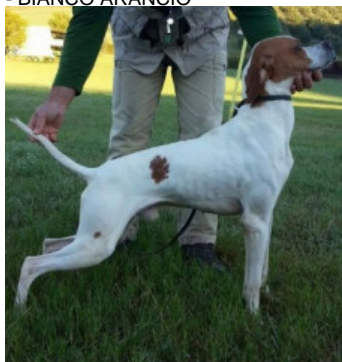

VIKY

2015-01-15 (F) LOI LO1570341
Couleur : BIANCO ARANCIO

hosted by tangor.net

Père
DUSKO
2013-02-10 (M)
LOI LO1352301
- BIANCO ARANCIO

ALLENDE 2009-01-14 (M) LOI
LO0971682 - BIANCO NERO

BETTY DELLA SERPENTARA
2006-01-20 (F) LOI LO0686294 -
BIANCO NERO