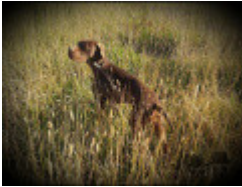

Note : les données ne sont pas garanties. Elles ont été entrées par les membres sans garantie d'exactitude.