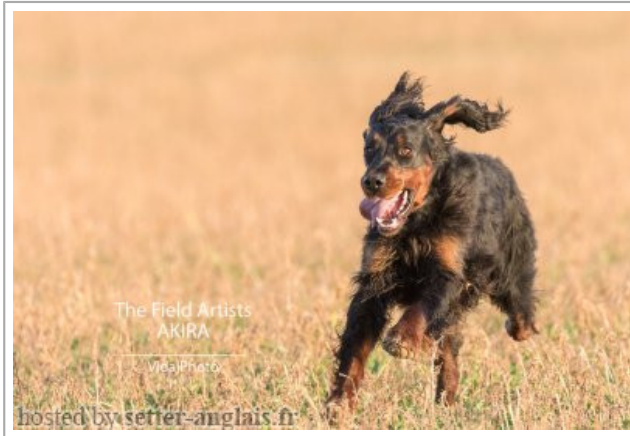

THE FIELD ARTISTS AKIRA

2015-10-26 (M) LOF

Père
SUNDOWNER'S BALI
 2008-04-04 (M)
 DGSZ08/2427

LAURELHACH MOVIESTAR
 2006-02-26 (M) DGSZ06/2239
 (CHDE.B) HD-A

SUNDOWNER'S TATE (F)

LIRIC COME DANCE WITH ME OF SHILLAY - SH.CH (M) KCSB S.G. 000295